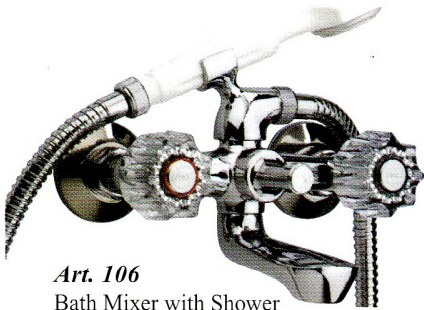

意大利

FIORÉ 富雅麗 高級水晶扭手系列

SILVER SHADOW

Art. 106
Bath Mixer with Shower
浴缸混合掣
A.R.No. 910004